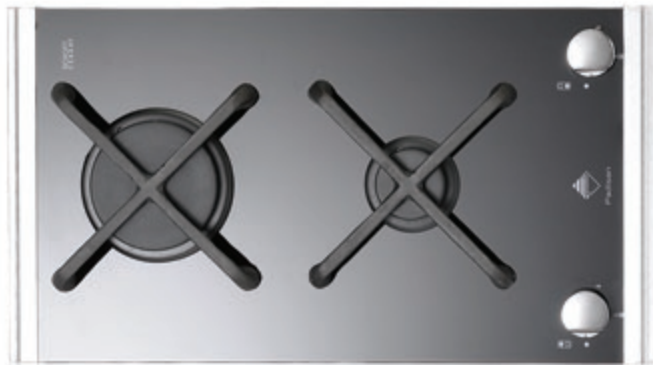

Hob Padova 30

2-burner gas hob with ceramic-glass hotplate

Cast-iron pan support, auto lighter, top-time thermocouple, sabaf® design burner, chrome coated aluminium-knob, schott-ceran® hotplate

Product specifications

Length (mm)	480
Width (mm)	280
Color	Black
Flames	AUXx1 Rx1
Hotplate	Ceramic-glass (schott-ceran®)
Pan support	Cast-iron
Top-time thermocouple	Yes
Automatic lighter	Yes
Weight (kg)	5
Weight+pack (kg)	6